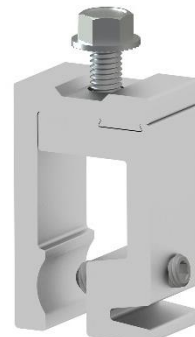

EZ STANDING SEAM ROOF CLAMPS

**1" SEAM CLAMP
STANDARD
K50200-001**

**1" SEAM CLAMP
MINI
K50200-002**

**2" SEAM CLAMP
STANDARD
K50210-001**

**2" SEAM CLAMP
MINI
K50210-002**

Competitors Clamps

Ace A2
Ace A2-N
S-5-B
S-5-E
S-5-N
S-5-R465
S-5-S
S-5-U
S-5-V
S-5-Z

1" EZ STANDING SEAM CLAMPS

ROOFING PROFILES

**1" SEAM CLAMP
STANDARD
K50200-001**

**1" SEAM CLAMP
MINI
K50200-002**

2" EZ STANDING SEAM CLAMPS

ROOFING PROFILES

**2" SEAM CLAMP
STANDARD
K50210-001**

**2" SEAM CLAMP
MINI
K50210-002**