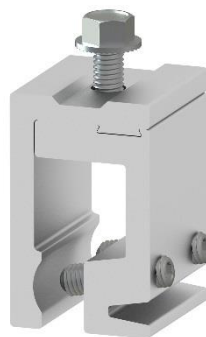

EZ STANDING SEAM ROOF CLAMPS

**1" SEAM CLAMP
STANDARD
K50200-001**

**1" SEAM CLAMP
MINI
K50200-002**

**2" SEAM CLAMP
STANDARD
K50210-001**

**2" SEAM CLAMP
MINI
K50210-002**

Competitors Clamps

Ace A2
Ace A2-N
S-5-B
S-5-E
S-5-N
S-5-R465
S-5-S
S-5-U
S-5-V
S-5-Z

1" EZ STANDING SEAM CLAMPS

ROOFING PROFILES

**1" SEAM CLAMP
STANDARD
K50200-001**

**1" SEAM CLAMP
MINI
K50200-002**

2" EZ STANDING SEAM CLAMPS

ROOFING PROFILES

**2" SEAM CLAMP
STANDARD
K50210-001**

**2" SEAM CLAMP
MINI
K50210-002**