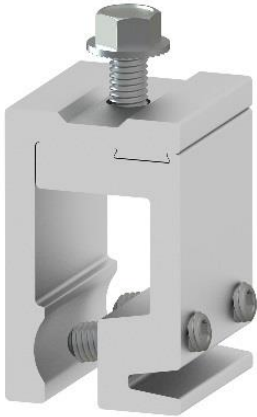

EZ STANDING SEAM ROOF CLAMPS

**1" SEAM CLAMP
STANDARD
K50200-001**

**1" SEAM CLAMP
MINI
K50200-002**

**2" SEAM CLAMP
STANDARD
K50210-001**

**2" SEAM CLAMP
MINI
K50210-002**

Competitors Clamps

Ace A2
Ace A2-N
S-5-B
S-5-E
S-5-N
S-5-R465
S-5-S
S-5-U
S-5-V
S-5-Z

1" EZ STANDING SEAM CLAMPS

ROOFING PROFILES

**1" SEAM CLAMP
STANDARD
K50200-001**

**1" SEAM CLAMP
MINI
K50200-002**

2" EZ STANDING SEAM CLAMPS

ROOFING PROFILES

**2" SEAM CLAMP
STANDARD
K50210-001**

**2" SEAM CLAMP
MINI
K50210-002**