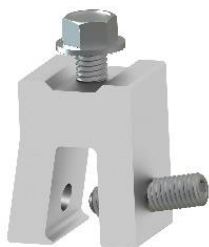

EZ STANDING SEAM ROOF CLAMPS

**1" SEAM CLAMP
STANDARD
K50200-001**

**1" SEAM CLAMP
MINI
K50200-002**

**2" SEAM CLAMP
STANDARD
K50210-001**

**2" SEAM CLAMP
MINI
K50210-002**

Competitors Clamps

Ace A2
Ace A2-N
S-5-B
S-5-E
S-5-N
S-5-R465
S-5-S
S-5-U
S-5-V
S-5-Z

1" EZ STANDING SEAM CLAMPS

ROOFING PROFILES

**1" SEAM CLAMP
STANDARD
K50200-001**

**1" SEAM CLAMP
MINI
K50200-002**

2" EZ STANDING SEAM CLAMPS

ROOFING PROFILES

**2" SEAM CLAMP
STANDARD
K50210-001**

**2" SEAM CLAMP
MINI
K50210-002**