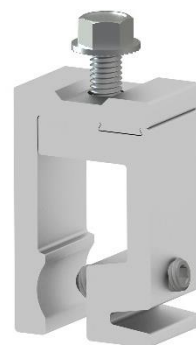

EZ STANDING SEAM ROOF CLAMPS

**1" SEAM CLAMP
STANDARD
K50200-001**

**1" SEAM CLAMP
MINI
K50200-002**

**2" SEAM CLAMP
STANDARD
K50210-001**

**2" SEAM CLAMP
MINI
K50210-002**

Competitors Clamps

Ace A2
Ace A2-N
S-5-B
S-5-E
S-5-N
S-5-R465
S-5-S
S-5-U
S-5-V
S-5-Z

1" EZ STANDING SEAM CLAMPS

ROOFING PROFILES

**1" SEAM CLAMP
STANDARD
K50200-001**

**1" SEAM CLAMP
MINI
K50200-002**

2" EZ STANDING SEAM CLAMPS

ROOFING PROFILES

**2" SEAM CLAMP
STANDARD
K50210-001**

**2" SEAM CLAMP
MINI
K50210-002**