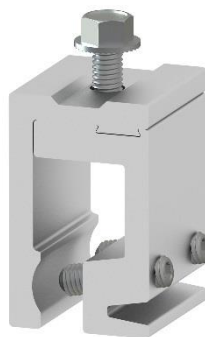

EZ STANDING SEAM ROOF CLAMPS

**1" SEAM CLAMP
STANDARD
K50200-001**

**1" SEAM CLAMP
MINI
K50200-002**

**2" SEAM CLAMP
STANDARD
K50210-001**

**2" SEAM CLAMP
MINI
K50210-002**

Competitors Clamps

Ace A2
Ace A2-N
S-5-B
S-5-E
S-5-N
S-5-R465
S-5-S
S-5-U
S-5-V
S-5-Z

1" EZ STANDING SEAM CLAMPS

ROOFING PROFILES

**1" SEAM CLAMP
STANDARD
K50200-001**

**1" SEAM CLAMP
MINI
K50200-002**

2" EZ STANDING SEAM CLAMPS

ROOFING PROFILES

**2" SEAM CLAMP
STANDARD
K50210-001**

**2" SEAM CLAMP
MINI
K50210-002**