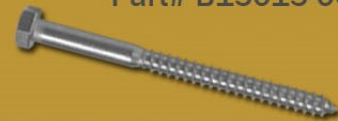

SUNMODO®

EZ Roof Mount™ for Metal Roofs

Strong
Simple
Clean

The best single penetration mount for metal roofs!

The Next Generation
in Metal Roof Mounts!

SUNMODO

Vancouver, WA

Phone: 360-844-0048

www.sunmodo.com

Ez Mount L-Foot Kit

for Metal Roofs

- * Thick EPDM gasket for a superior water tight seal
- * Can be used on almost any metal profile roof

- * Single penetration mount
- * Secures solid into wood beams
- * L Foot can swivel in any direction

Kit# K10082-001

Patent #: US 8136311B

All kits come complete with the following parts:

1 - Lag bolt - 5/16 x 4.5"
Part# B15015-004

1 - 3/8" - 16 x 3/4"
Part# B15018-001

1 - 3/8" Flange Nut
Part# B15003-001

1 - Hex Cap
Part# A20066-001

1 - Ez Metal Mount
Part# A20051-002

1 - Ez L-Foot
Part# A20064-001

Other Innovated Sunmodo Mounts for Metal Roofs!