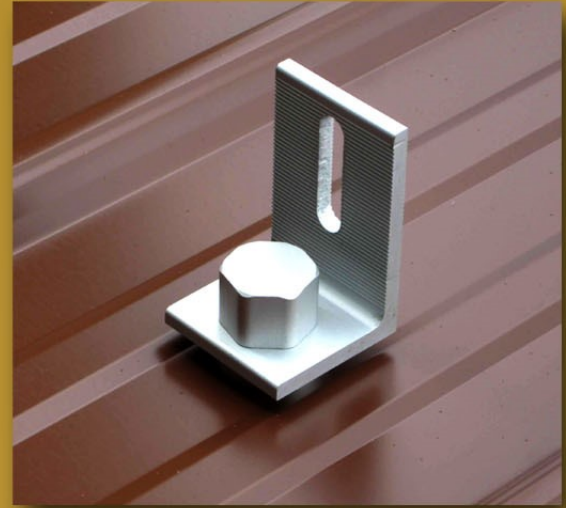

SUNMODO®

EZ Roof Mount™ for Metal Roofs

Strong
Simple
Clean

The best single penetration mount for metal roofs!

The Next Generation
in Metal Roof Mounts!

SUNMODO

Vancouver, WA

Phone: 360-844-0048

www.sunmodo.com

Ez Mount L-Foot Kit

for Metal Roofs

- * Thick EPDM gasket for a superior water tight seal
- * Can be used on almost any metal profile roof

- * Single penetration mount
- * Secures solid into wood beams
- * L Foot can swivel in any direction

1 - Hex Cap
Part# A20066-001

1 - Ez Metal Mount
Part# A20051-002

1 - Ez L-Foot
Part# A20064-001

Other Innovated Sunmodo Mounts for Metal Roofs!