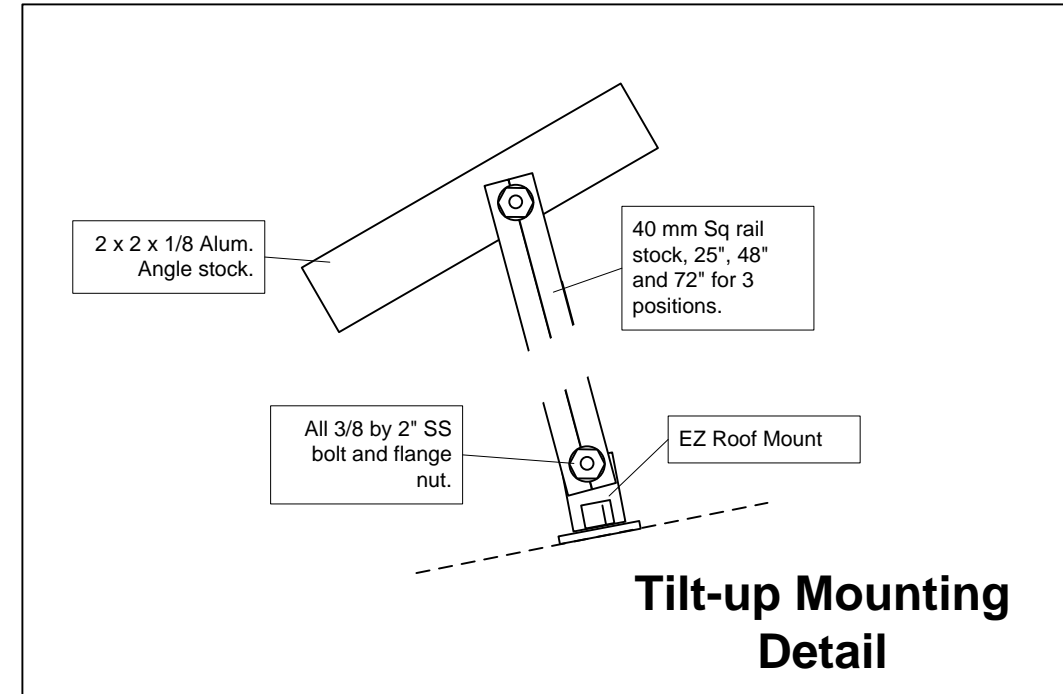

Drawing #

Fastening Details

1905 E 5th St, Suite A
Vancouver, WA 98661
Ph 360-844-0048

Tilt-up Configurations

Drawing Name:

Customer Name:

Date:

October 15, 2012