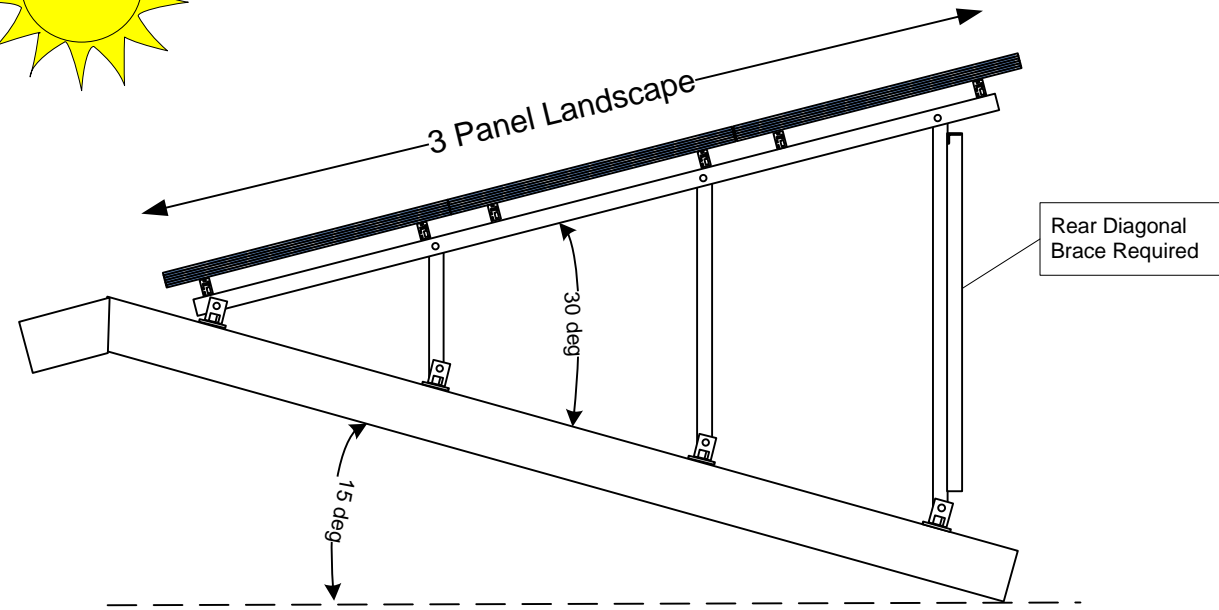

Tilt-up Configurations

Tilt-up on Flat Roof

Negative Tilt Mounting (N roof, South Array)

Tilt on Tilt Roof

1905 E 5th St, Suite A
Vancouver, WA 98661
Ph 360-844-0048

Tilt-up Configurations

Drawing Name:

Customer Name:

Drawing #

Fastening Details

1905 E 5th St, Suite A
Vancouver, WA 98661
Ph 360-844-0048

Tilt-up Configurations

Drawing Name:

Customer Name:

Date:

October 15, 2012