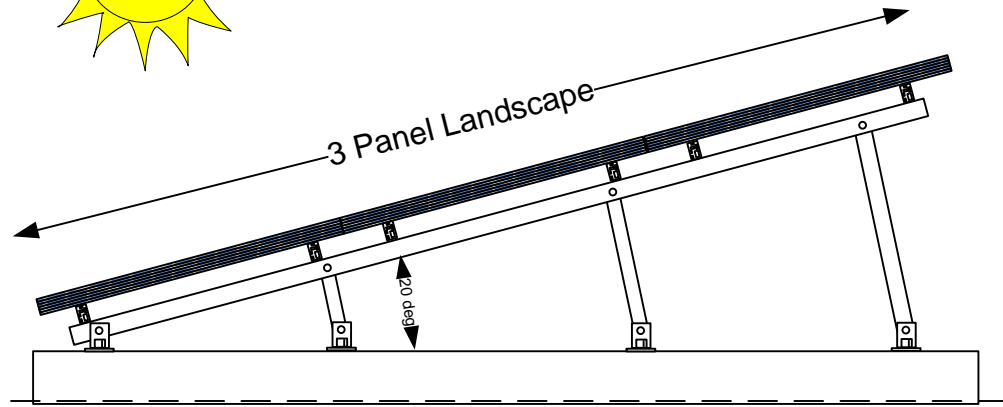

Tilt-up Configurations

Tilt-up on Flat Roof

Negative Tilt Mounting (N roof, South Array)

Tilt on Tilt Roof

1905 E 5th St, Suite A
Vancouver, WA 98661
Ph 360-844-0048

Tilt-up Configurations

Drawing Name:

Customer Name: