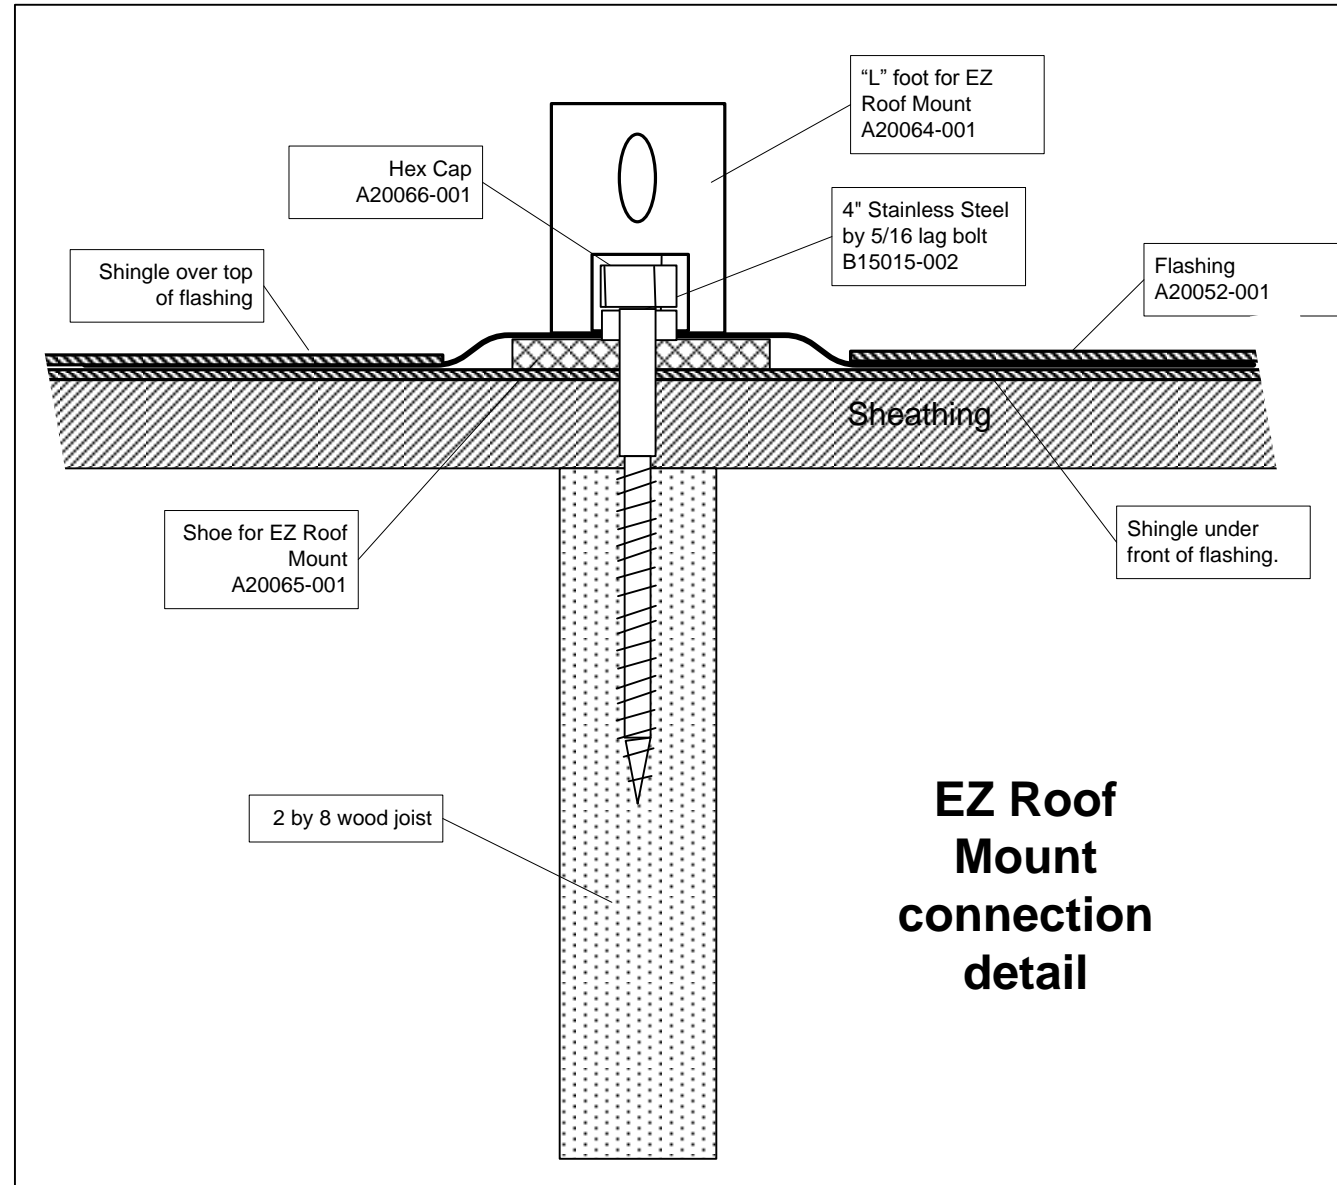

Drawing #

Fastening Details

1905 E 5th St, Suite A
Vancouver, WA 98661
Ph 360-844-0048

Tilt-up Configurations

Drawing Name:

Customer Name:

Date:

October 15, 2012