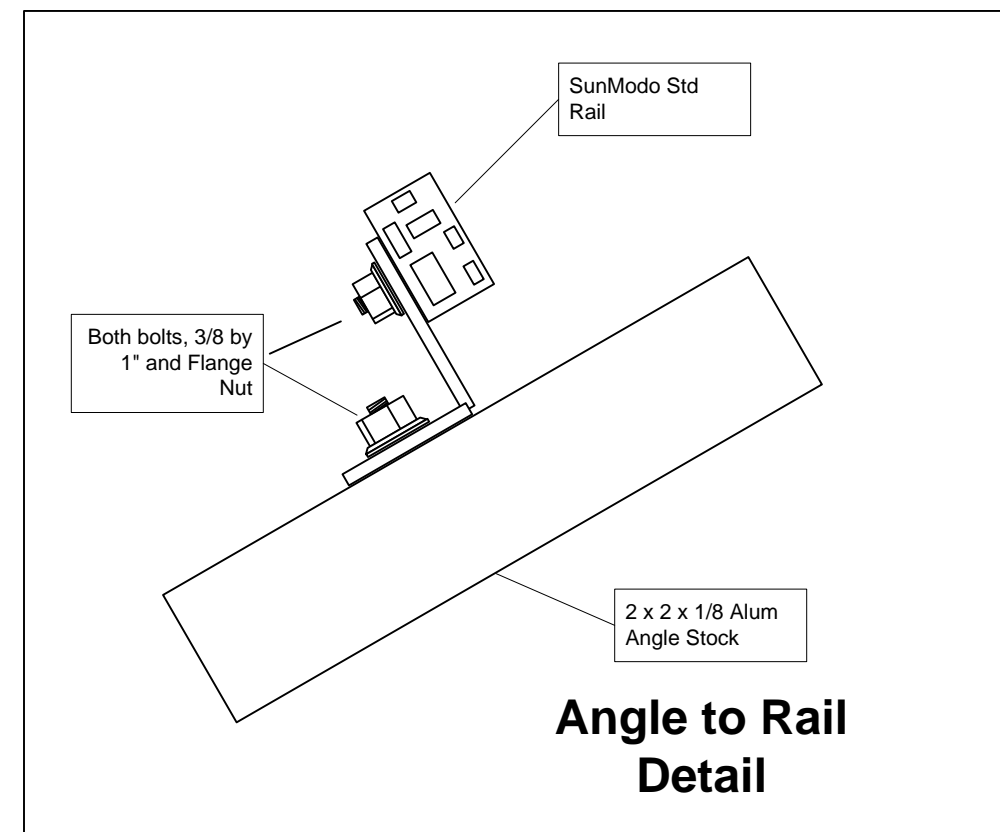

Tilt-up Configurations

Tilt-up on Flat Roof

Negative Tilt Mounting (N roof, South Array)

Tilt on Tilt Roof

1905 E 5th St, Suite A
Vancouver, WA 98661
Ph 360-844-0048

Tilt-up Configurations

Drawing Name:

Customer Name:

Drawing #

Fastening Details

1905 E 5th St, Suite A
Vancouver, WA 98661
Ph 360-844-0048

Tilt-up Configurations

Drawing Name:

Customer Name:

Date:

October 15, 2012