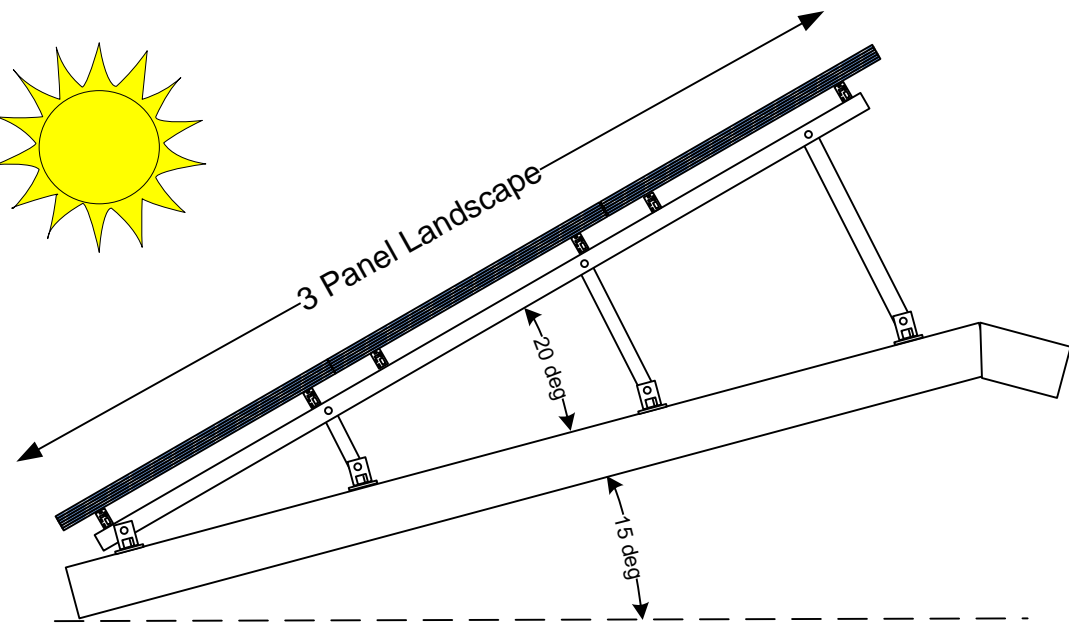

Tilt-up Configurations

Tilt-up on Flat Roof

Negative Tilt Mounting (N roof, South Array)

Tilt on Tilt Roof

1905 E 5th St, Suite A
Vancouver, WA 98661
Ph 360-844-0048

Tilt-up Configurations

Drawing Name:

Customer Name:

Drawing #

Fastening Details

1905 E 5th St, Suite A
Vancouver, WA 98661
Ph 360-844-0048

Tilt-up Configurations

Drawing Name:

Customer Name:

Date:

October 15, 2012